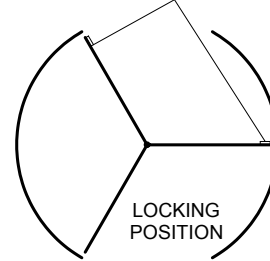

Standard Manual Locks

F3.0
 Jan 08

All locks are sent loose and field mounted

(2) Locks : (1) at each Interior Wing. Owner to confirm location.

Lock at mat trim

(2) Locks : (1) at each Interior Wing. Owner to confirm location.