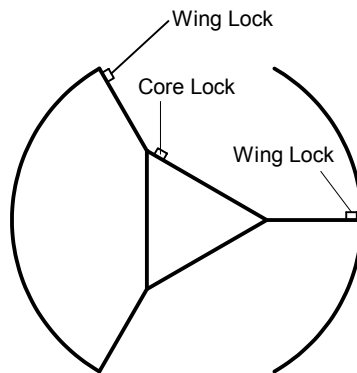

Locks - Non-Grand®