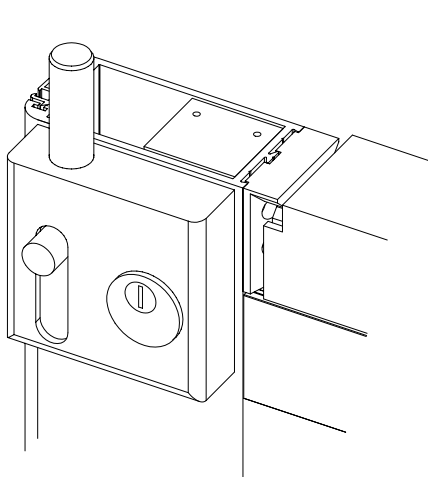

Locks - Non-Grand®