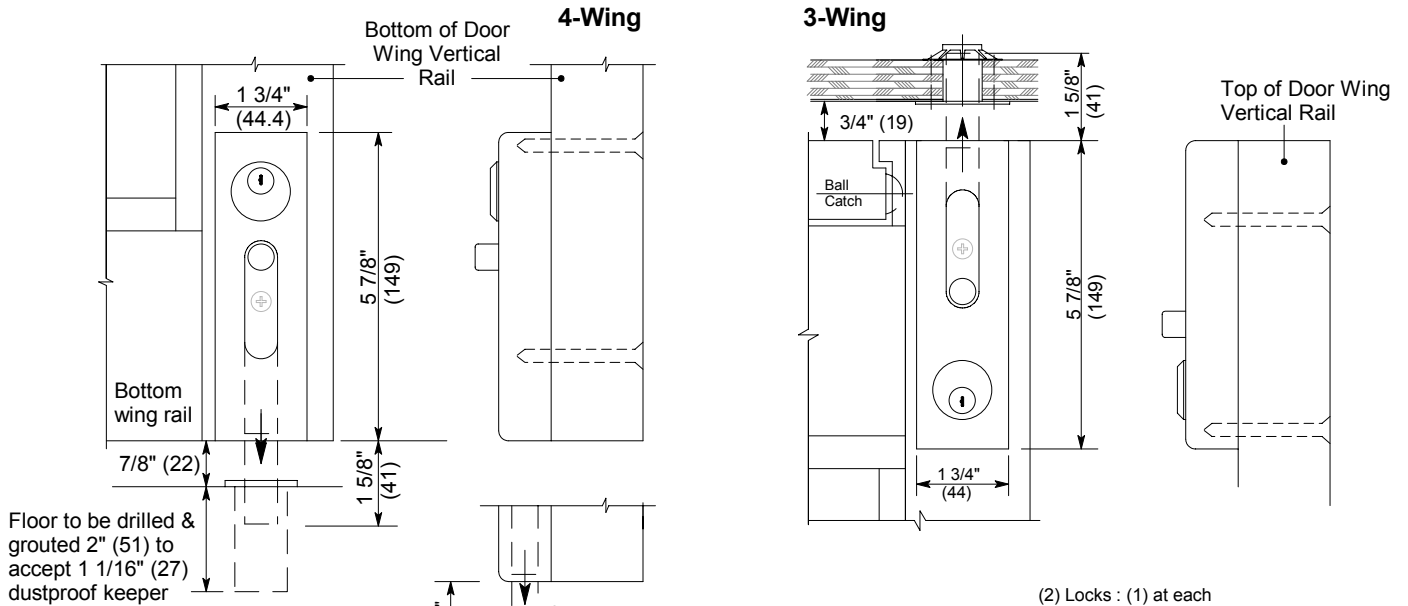

Standard Manual Locks

F3.0
 Jan 08

All locks are sent loose and field mounted

(2) Locks : (1) at each Interior Wing. Owner to confirm location.

Lock at mat trim

(2) Locks : (1) at each Interior Wing. Owner to confirm location.