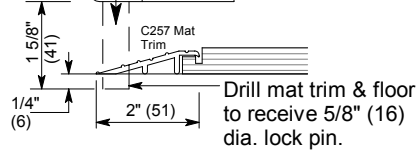

Standard Manual Locks

F3.0
 Jan 08

All locks are sent loose and field mounted

(2) Locks : (1) at each Interior Wing. Owner to confirm location.

Lock at mat trim

(2) Locks : (1) at each Interior Wing. Owner to confirm location.