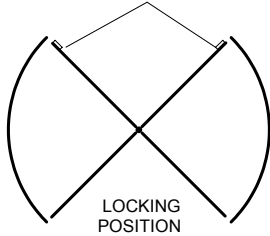

Standard Manual Locks

F3.0
 Jan 08

All locks are sent loose and field mounted

(2) Locks : (1) at each Interior Wing. Owner to confirm location.

Lock at mat trim

(2) Locks : (1) at each Interior Wing. Owner to confirm location.