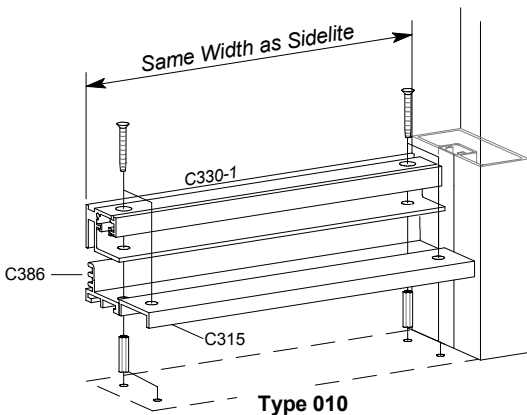

Typical Framing and Bottom Guides

A.3

July 11

Typical Perimeter Mount Frame Installation

Typical Floor Mounted Bottom Guide Installation

Floor pivots and bottom guides will vary with the unit type. The basic types are shown below.

NOTE:
 ALL VIEWED FROM EXTERIOR SIDE.

Horton Automatics reserves the right to improve the product and change its specifications without notice. Dimensions given in U.S. Inches followed by Millimeters in parenthesis.