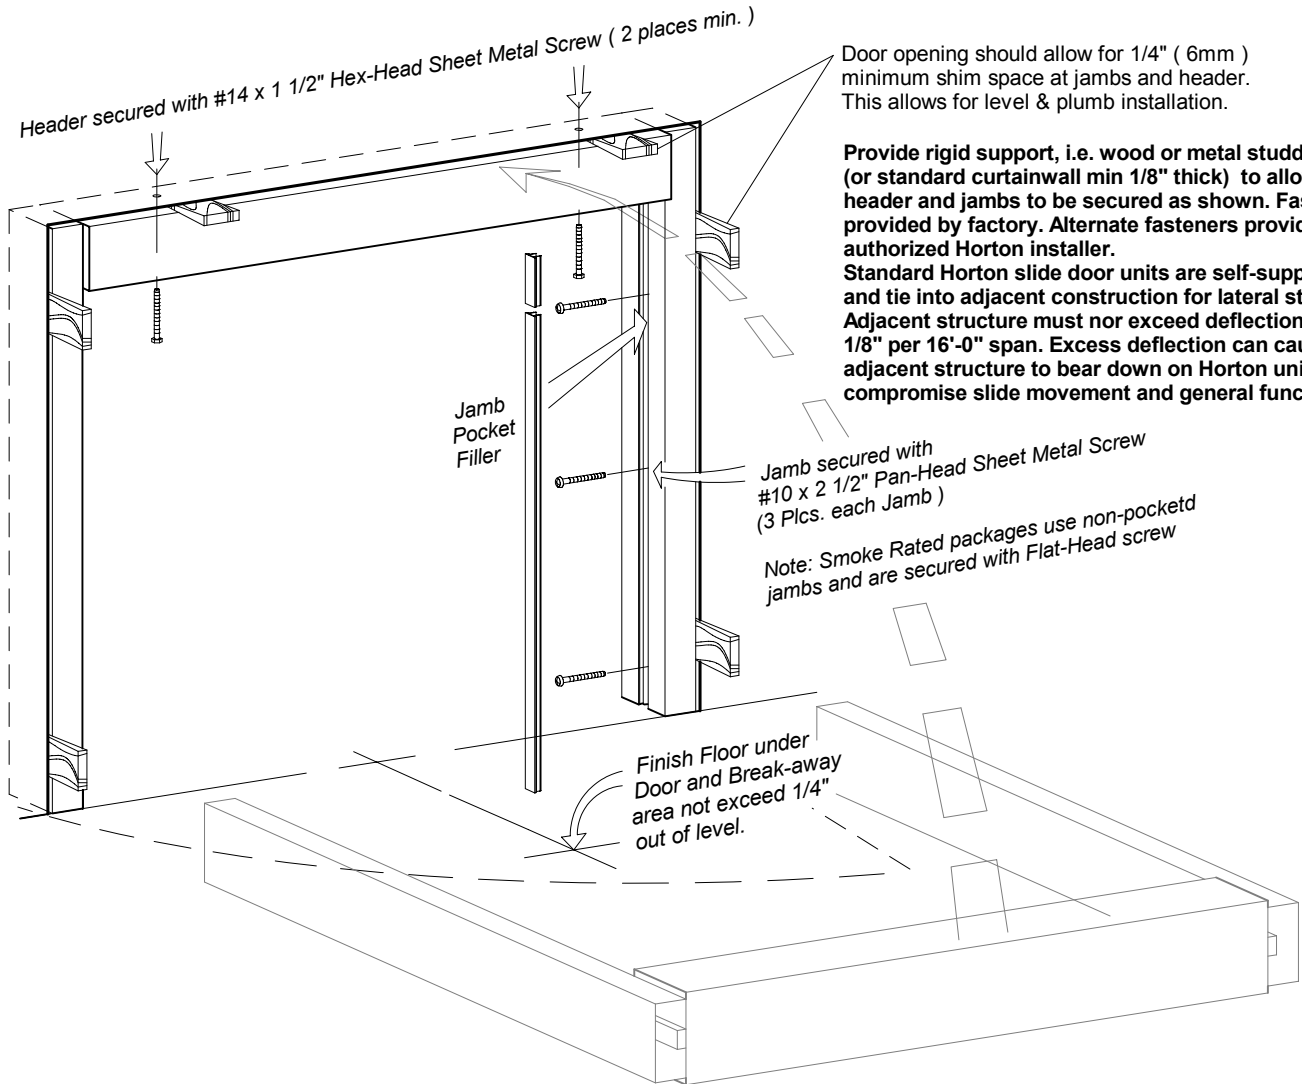

Typical Framing and Bottom Guides

A.3

July 11

Typical Perimeter Mount Frame Installation

Typical Floor Mounted Bottom Guide Installation

Floor pivots and bottom guides will vary with the unit type. The basic types are shown below.

NOTE:
 ALL VIEWED FROM EXTERIOR SIDE.

Horton Automatics reserves the right to improve the product and change its specifications without notice. Dimensions given in U.S. Inches followed by Millimeters in parenthesis.