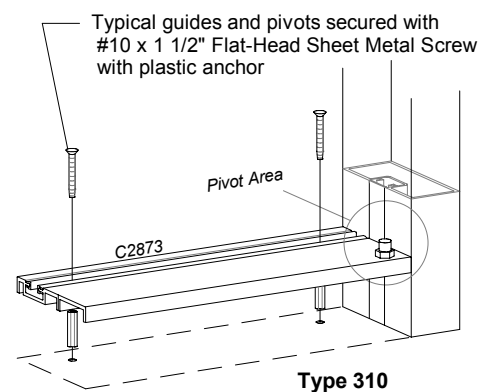

Typical Framing and Bottom Guides

A.3

July 11

Typical Perimeter Mount Frame Installation

Typical Floor Mounted Bottom Guide Installation

Floor pivots and bottom guides will vary with the unit type. The basic types are shown below.

NOTE:
 ALL VIEWED FROM EXTERIOR SIDE.

Horton Automatics reserves the right to improve the product and change its specifications without notice. Dimensions given in U.S. Inches followed by Millimeters in parenthesis.