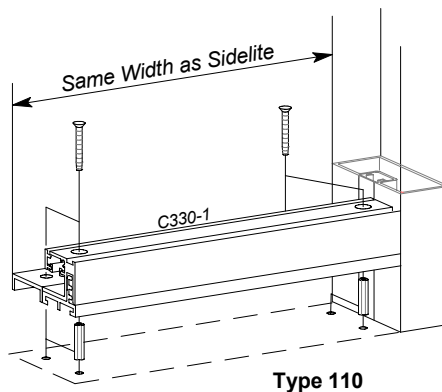

Typical Framing and Bottom Guides

A.3

July 11

Typical Perimeter Mount Frame Installation

Typical Floor Mounted Bottom Guide Installation

Floor pivots and bottom guides will vary with the unit type. The basic types are shown below.

NOTE:
 ALL VIEWED FROM EXTERIOR SIDE.

Horton Automatics reserves the right to improve the product and change its specifications without notice. Dimensions given in U.S. Inches followed by Millimeters in parenthesis.