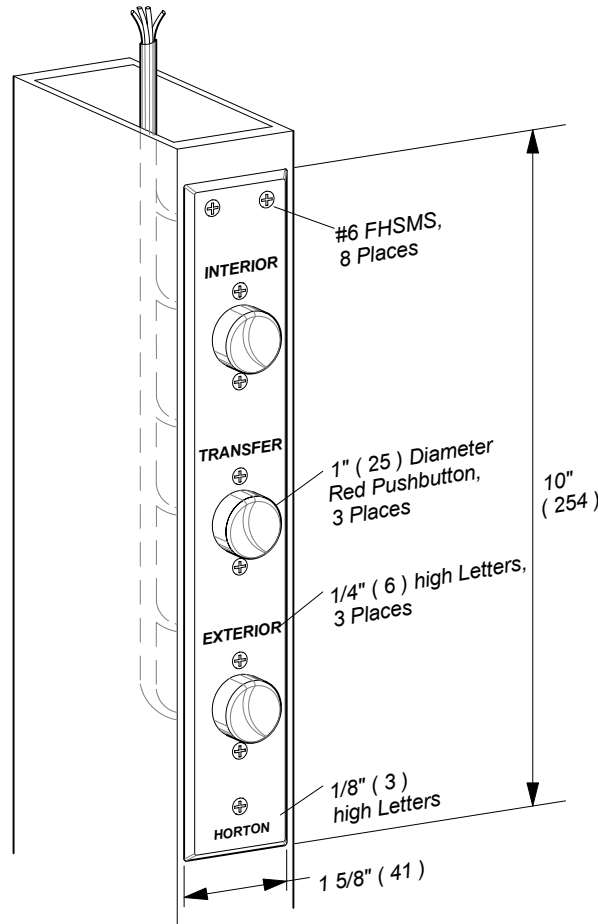

Typical Security Push Button

D1.3

Jan 08

Pushbutton Factory Wired
 and Mounted to Jamb

Product Description- C519 Security Push Button

A three button actuating switch that synchronizes the two interlocking single slide panels of the window such that only one is allowed to be open at any given time. Each of the buttons are internally wired to relay modules that provide "latching" operation of the window's activation system, i.e., the buttons must be pressed once to open, then pressed again to close.