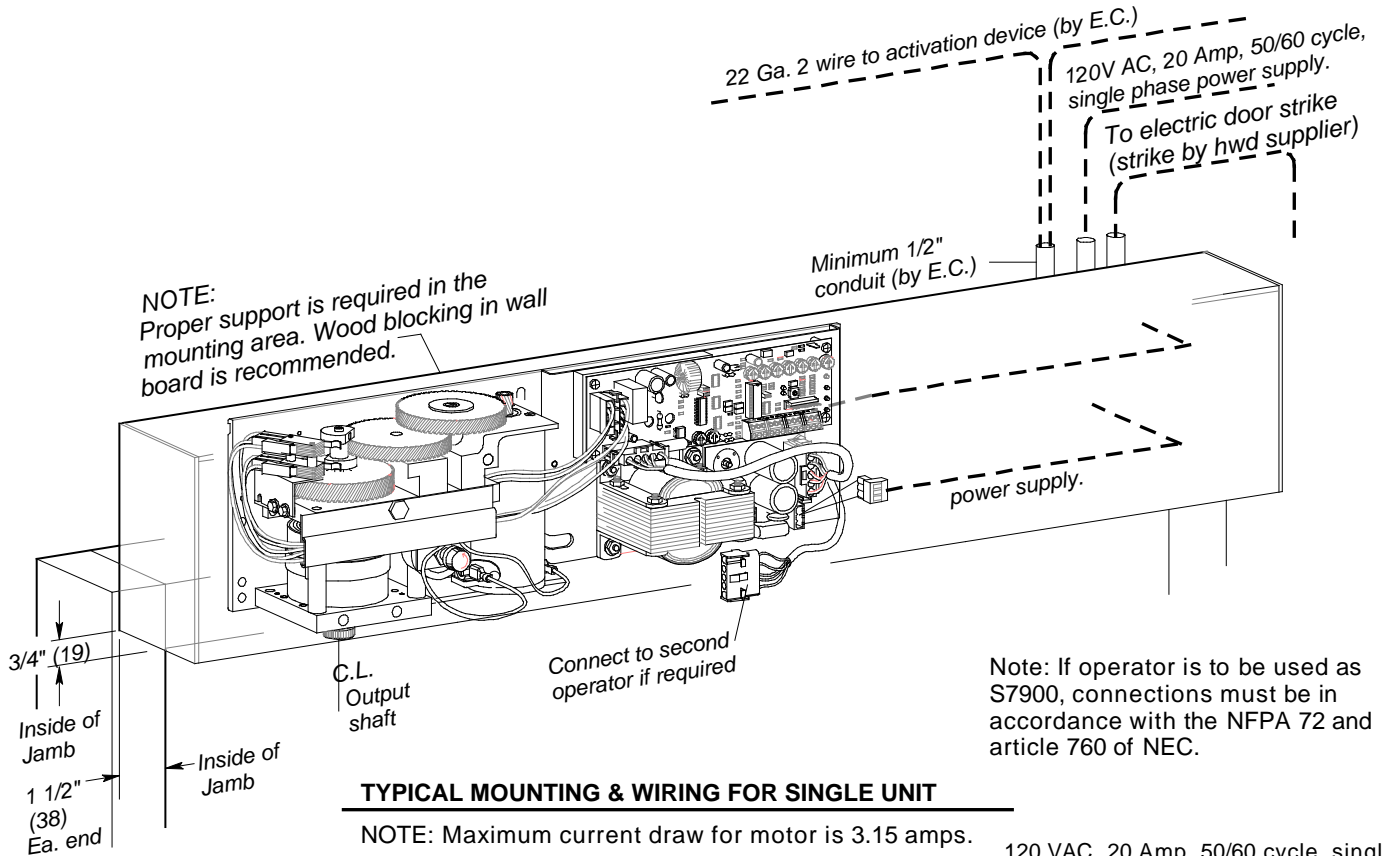

SPECIFICATION DETAILS

AUTOMATIC SWING DOORS & OPERATORS - LOW ENERGY

**EASYACCESS™ - SERIES 7100 SURFACE APPLIED
 TYPICAL OPERATOR MOUNTING & ROUGH-IN WIRING**

B12

9/05

TYPICAL MOUNTING & WIRING FOR SINGLE UNIT

NOTE: Maximum current draw for motor is 3.15 amps.