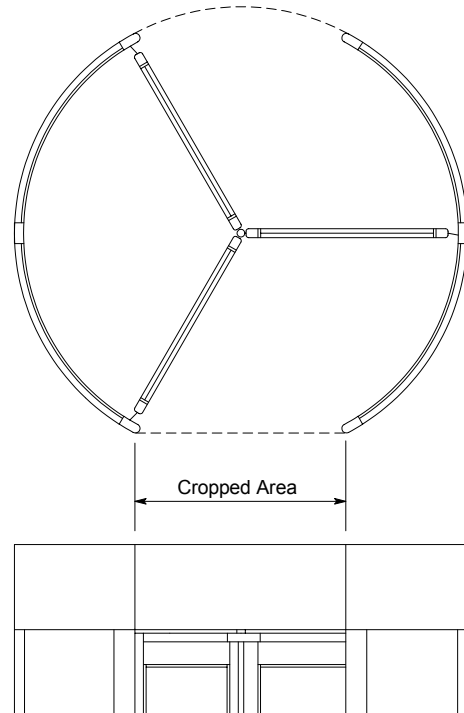

Cropped Canopy

F3.4
Jan 08

Cropped Canopy available on one or both sides of Round and Segmented Revolvers.

Cropping NOT recommended for Round Canopies on Segmented Drums.

4-Wing Segmented

4-Wing Round

3-Wing Segmented