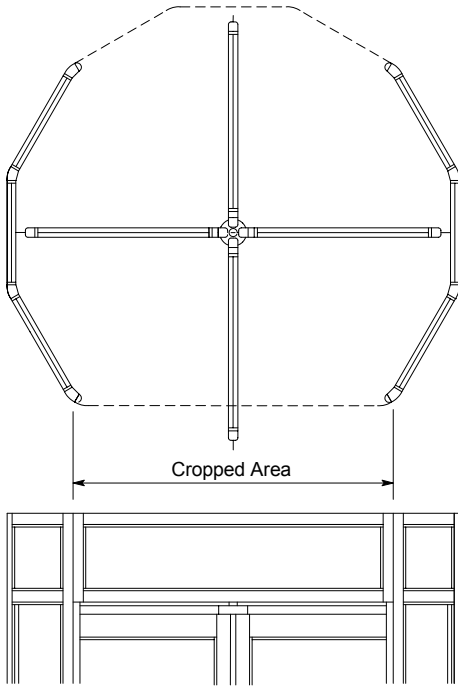

Cropped Canopy

F3.4
Jan 08

Cropped Canopy available on one or both sides of Round and Segmented Revolvers.

Cropping NOT recommended for Round Canopies on Segmented Drums.

4-Wing Segmented

4-Wing Round

3-Wing Segmented