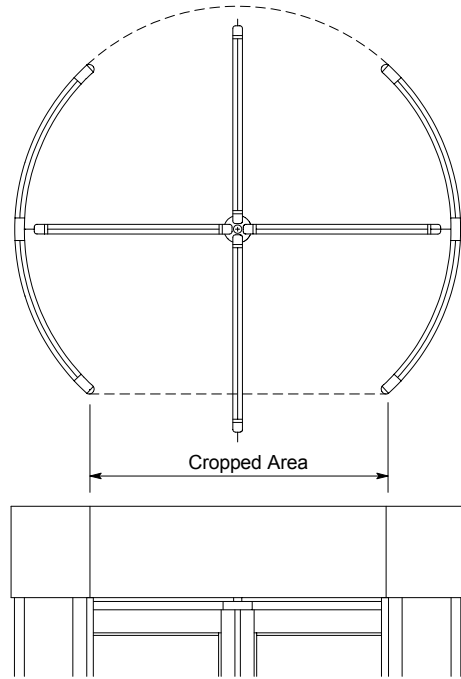

Cropped Canopy

F3.4
Jan 08

Cropped Canopy available on one or both sides of Round and Segmented Revolvers.

Cropping NOT recommended for Round Canopies on Segmented Drums.

4-Wing Segmented

4-Wing Round

3-Wing Segmented