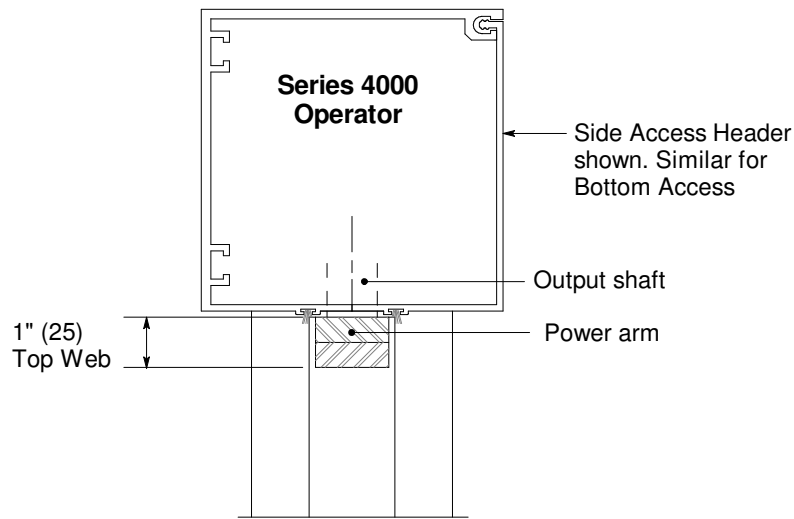

Connecting Arm Overhead Concealed Operators

B11.8

Aug 14

Direct Drive: The operator output shaft connects to a concealed arm in the top web of the door and serve as the door top pivot.