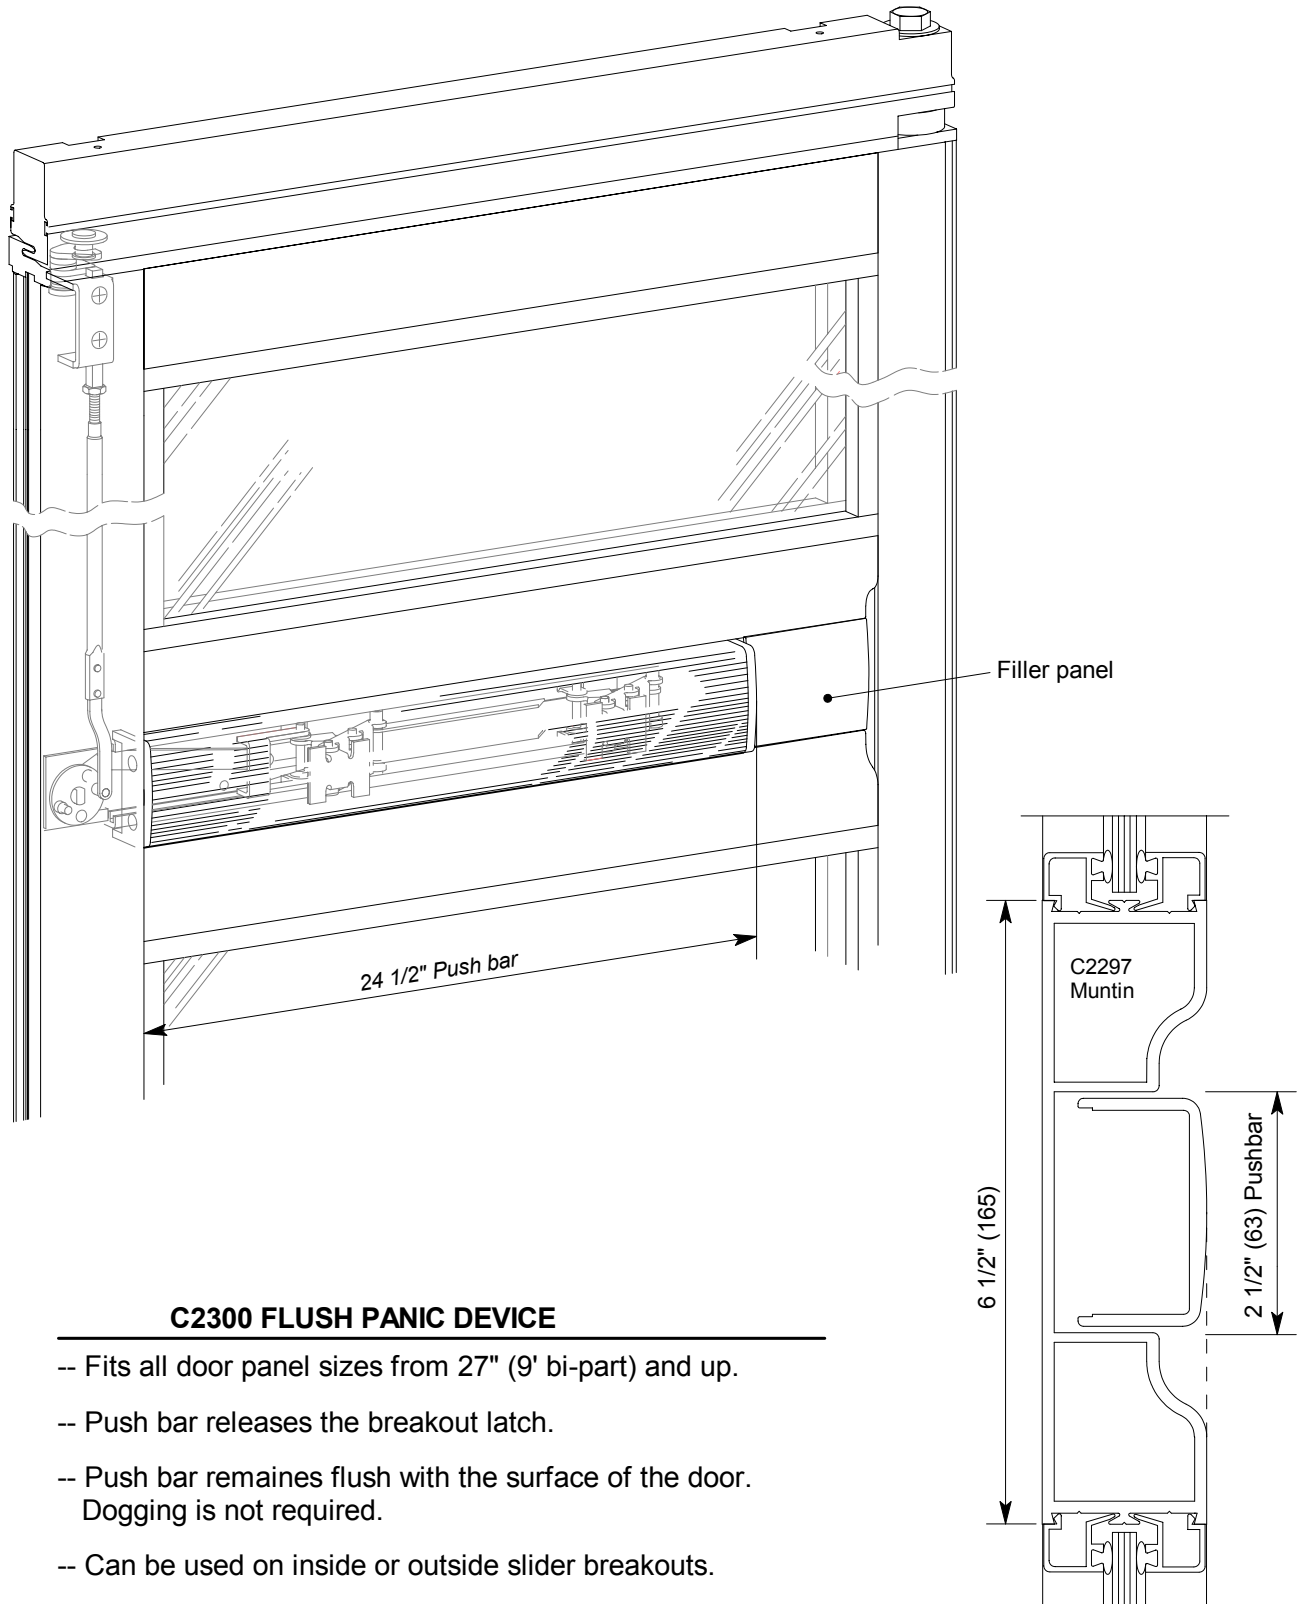

Flush Exit Device
 for Types 110 and 310 Units

A5.8

Jan 08

C2300 FLUSH PANIC DEVICE

- Fits all door panel sizes from 27" (9' bi-part) and up.
- Push bar releases the breakout latch.
- Push bar remains flush with the surface of the door. Dogging is not required.
- Can be used on inside or outside slider breakouts.