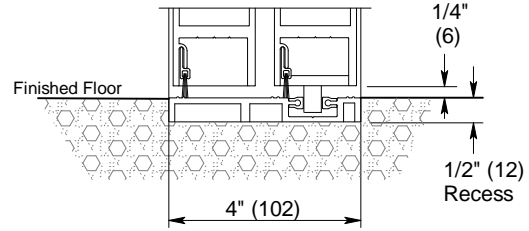

Thresholds and Floor Guides

A5.3

Dec 09

Standard C381 4" (102) Threshold
 Note: 010 condition shown.

Optional C390 7" (179) Threshold
 Note: 110 condition shown.

Optional No Threshold
 Note: 010 condition shown. Similar for 110.

Optional Recessed Threshold for 310 Unit

Optional Recessed Bottom Guide for 310 Unit

Standard Threshold for 310T Telescoping Unit

Optional Recessed Threshold for 310T Telescoping Unit

Optional Recessed Bottom Guide for 310T Telescoping Unit