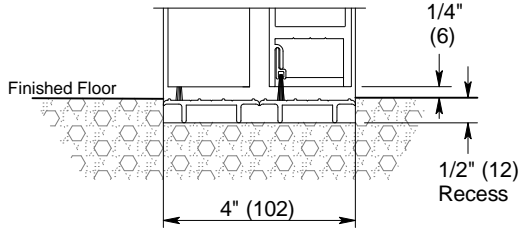

Thresholds and Floor Guides

A5.3

Dec 09

Standard C381 4" (102) Threshold
 Note: 010 condition shown.

Optional C390 7" (179) Threshold
 Note: 110 condition shown.

Optional No Threshold
 Note: 010 condition shown. Similar for 110.

Optional Recessed Threshold for 310 Unit

Optional Recessed Bottom Guide for 310 Unit

Standard Threshold for 310T Telescoping Unit

Optional Recessed Threshold for 310T Telescoping Unit

Optional Recessed Bottom Guide for 310T Telescoping Unit