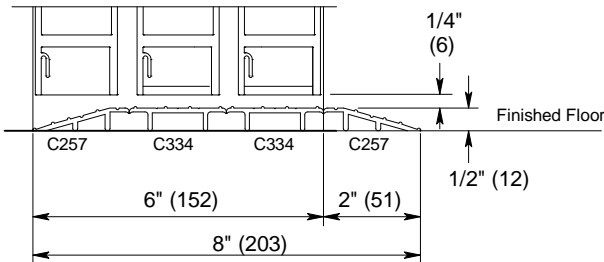

Thresholds and Floor Guides

A5.3

Dec 09

Standard C381 4" (102) Threshold
 Note: 010 condition shown.

Optional C390 7" (179) Threshold
 Note: 110 condition shown.

Optional No Threshold
 Note: 010 condition shown. Similar for 110.

Optional Recessed Threshold for 310 Unit

Optional Recessed Bottom Guide for 310 Unit

Standard Threshold for 310T Telescoping Unit

Optional Recessed Threshold for 310T Telescoping Unit

Optional Recessed Bottom Guide for 310T Telescoping Unit