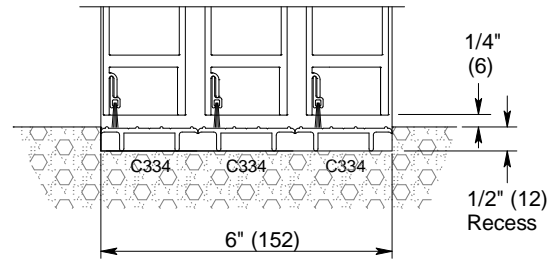

Thresholds and Floor Guides

A5.3

Dec 09

Standard C381 4" (102) Threshold
 Note: 010 condition shown.

Optional C390 7" (179) Threshold
 Note: 110 condition shown.

Optional No Threshold
 Note: 010 condition shown. Similar for 110.

Optional Recessed Threshold for 310 Unit

Optional Recessed Bottom Guide for 310 Unit

Standard Threshold for 310T Telescoping Unit

Optional Recessed Threshold for 310T Telescoping Unit

Optional Recessed Bottom Guide for 310T Telescoping Unit