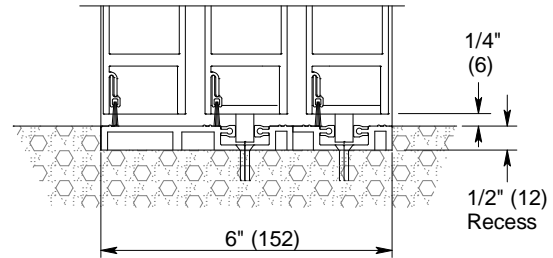

Thresholds and Floor Guides

A5.3

Dec 09

Standard C381 4" (102) Threshold
 Note: 010 condition shown.

Optional C390 7" (179) Threshold
 Note: 110 condition shown.

Optional No Threshold
 Note: 010 condition shown. Similar for 110.

Optional Recessed Threshold for 310 Unit

Optional Recessed Bottom Guide for 310 Unit

Standard Threshold for 310T Telescoping Unit

Optional Recessed Threshold for 310T Telescoping Unit

Optional Recessed Bottom Guide for 310T Telescoping Unit