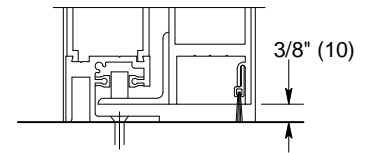

Thresholds and Floor Guides

A5.3

Dec 09

Standard C381 4" (102) Threshold
 Note: 010 condition shown.

Optional C390 7" (179) Threshold
 Note: 110 condition shown.

Optional No Threshold
 Note: 010 condition shown. Similar for 110.

Optional Recessed Threshold for 310 Unit

Optional Recessed Bottom Guide for 310 Unit

Standard Threshold for 310T Telescoping Unit

Optional Recessed Threshold for 310T Telescoping Unit

Optional Recessed Bottom Guide for 310T Telescoping Unit