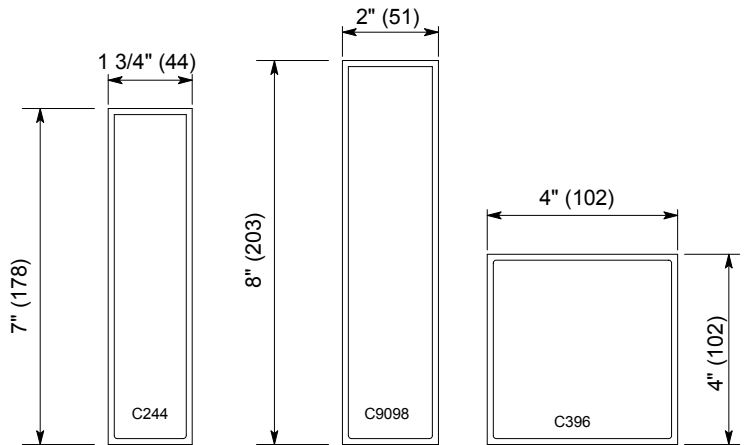

## AUTOMATIC COMMERCIAL SLIDE DOORS

Additional Door Type Sidelite and  
 Optional Framing Jamb

A5.2

Jan 08

**Exterior Elevation**

**Optional Framing Jamb**

**Vertical Section**

**Horizontal Section**