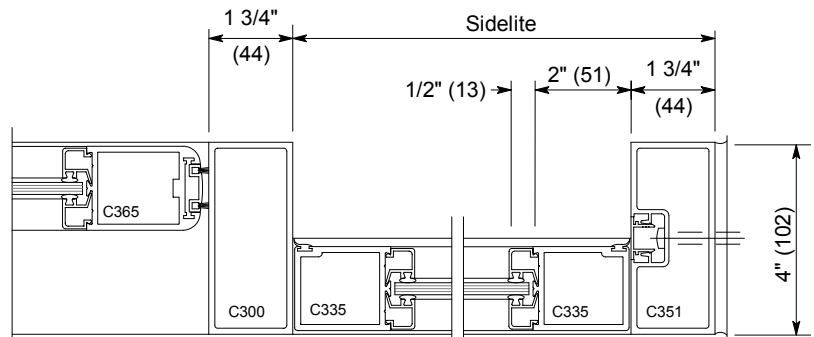

## AUTOMATIC COMMERCIAL SLIDE DOORS

Additional Door Type Sidelite and  
 Optional Framing Jamb

A5.2

Jan 08

**Exterior Elevation**

**Optional Framing Jamb**

**Vertical Section**

**Horizontal Section**