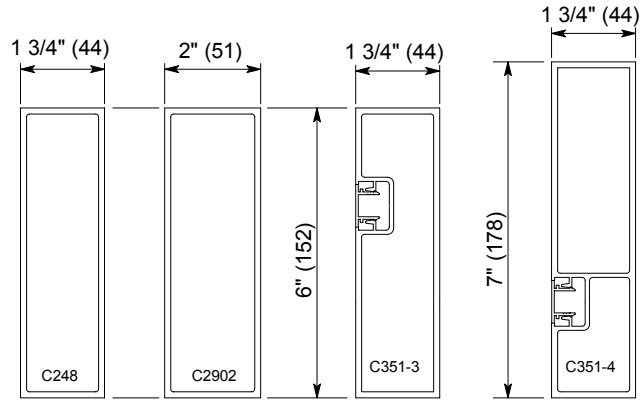

## AUTOMATIC COMMERCIAL SLIDE DOORS

Additional Door Type Sidelite and  
 Optional Framing Jamb

A5.2

Jan 08

**Exterior Elevation**

**Optional Framing Jamb**

**Vertical Section**

**Horizontal Section**