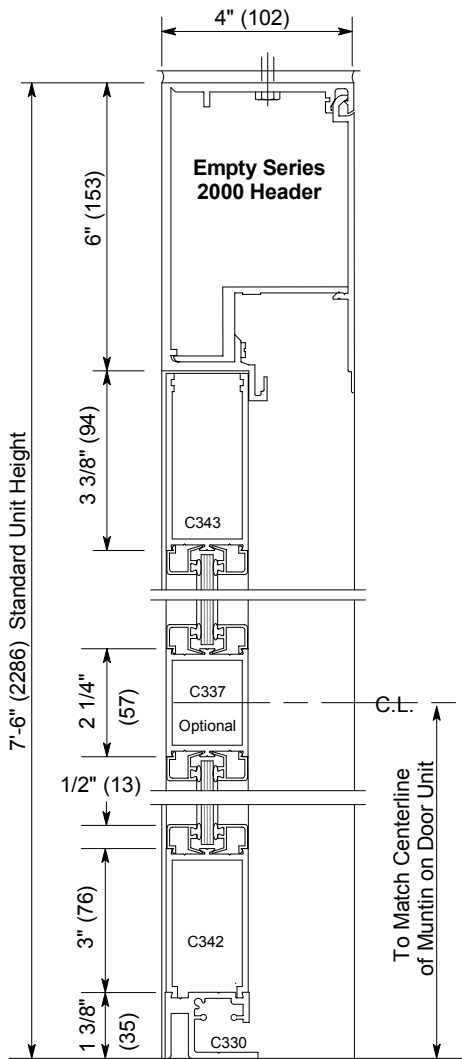

## AUTOMATIC COMMERCIAL SLIDE DOORS

Additional Door Type Sidelite and  
 Optional Framing Jamb

A5.2

Jan 08

**Exterior Elevation**

**Optional Framing Jamb**

**Vertical Section**

**Horizontal Section**