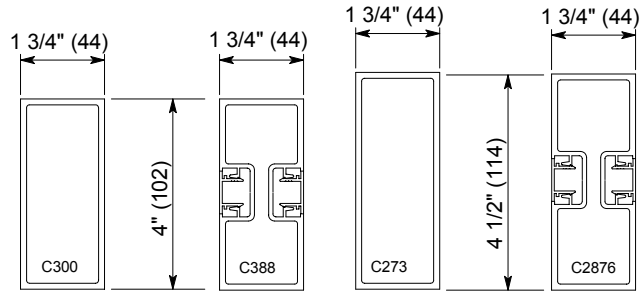

## AUTOMATIC COMMERCIAL SLIDE DOORS

Additional Door Type Sidelite and  
 Optional Framing Jamb

A5.2

Jan 08

**Exterior Elevation**

**Optional Framing Jamb**

**Vertical Section**

**Horizontal Section**