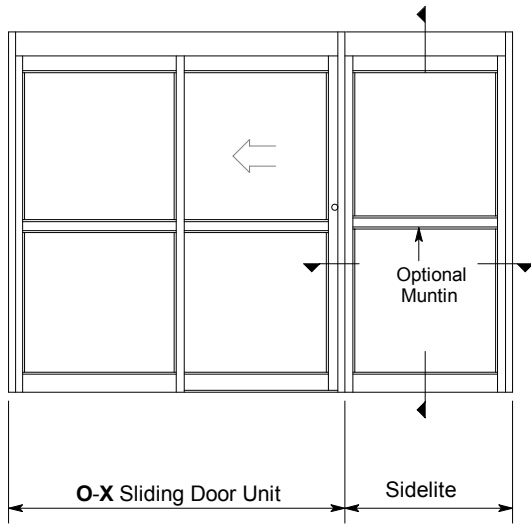

## AUTOMATIC COMMERCIAL SLIDE DOORS

Additional Door Type Sidelite and  
 Optional Framing Jamb

A5.2

Jan 08

**Exterior Elevation**

**Optional Framing Jamb**

**Vertical Section**

**Horizontal Section**