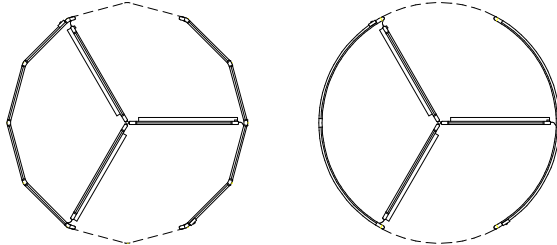

General Information - Door Types & Configurations
 Manual and Automatic

F1.0
 Sept 18

Standard Packages

EasyFlow® Manual Series 9500

Nominal Inside Diameter
 6'-0" (1830) thru 8'-0" (2438)

Segmented® Drum

Round Drum

4" (102) or 6" (152)
 Canopy

7'-0" (1830)
 Ceiling Height

AutoFlow® Automatic Series 9300

Nominal Inside Diameter
 10'-0" (3048)

Segmented® Drum

Round Drum

12" (305)
 Canopy

7'-0" (1830)
 Ceiling Height

MiniGrand® Automatic Series 9300MG

Nominal Outside Diameter
 11'-0" (3353) or 12'-0" (3658)

Segmented® Drum

Round Drum

Grand® Automatic Series 9600

Nominal Outside Diameter
 12'-0" (3658), 14'-0" (4267) or 16'-0" (4877)