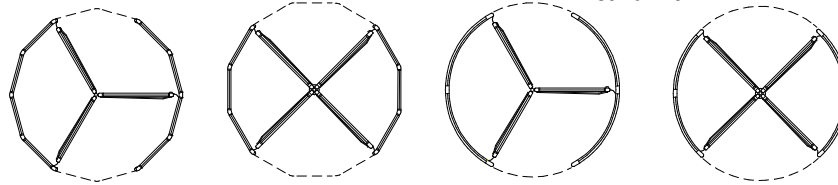

General Information - Door Types & Configurations
 Manual and Automatic

F1.0
 Sept 18

Standard Packages

EasyFlow® Manual Series 9500

Nominal Inside Diameter
 6'-0" (1830) thru 8'-0" (2438)

Segmented® Drum

Round Drum

4" (102) or 6" (152)
 Canopy

7'-0" (1830)
 Ceiling Height

AutoFlow® Automatic Series 9300

Nominal Inside Diameter
 10'-0" (3048)

Segmented® Drum

Round Drum

12" (305)
 Canopy

7'-0" (1830)
 Ceiling Height

MiniGrand® Automatic Series 9300MG

Nominal Outside Diameter
 11'-0" (3353) or 12'-0" (3658)

Segmented® Drum

Round Drum

Grand® Automatic Series 9600

Nominal Outside Diameter
 12'-0" (3658), 14'-0" (4267) or 16'-0" (4877)