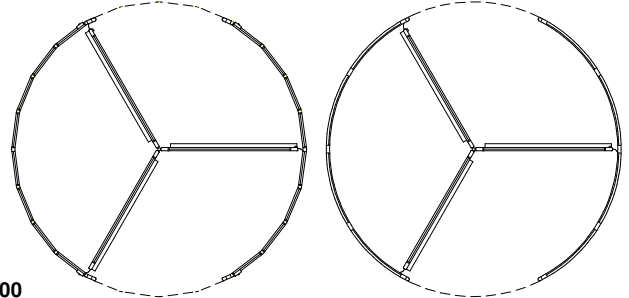

4" (102) or 6" (152)
 Canopy

7'-0" (1830)
 Ceiling Height

AutoFlow® Automatic Series 9300

Nominal Inside Diameter
 10'-0" (3048)

Segmented® Drum

Round Drum

12" (305)
 Canopy

7'-0" (1830)
 Ceiling Height

MiniGrand® Automatic Series 9300MG

Nominal Outside Diameter
 11'-0" (3353) or 12'-0" (3658)

Segmented® Drum

Round Drum

Grand® Automatic Series 9600

Nominal Outside Diameter
 12'-0" (3658), 14'-0" (4267) or 16'-0" (4877)

Segmented® Drum

Round Drum

24" (102)
 Canopy

7'-0" (1830)
 Ceiling Height