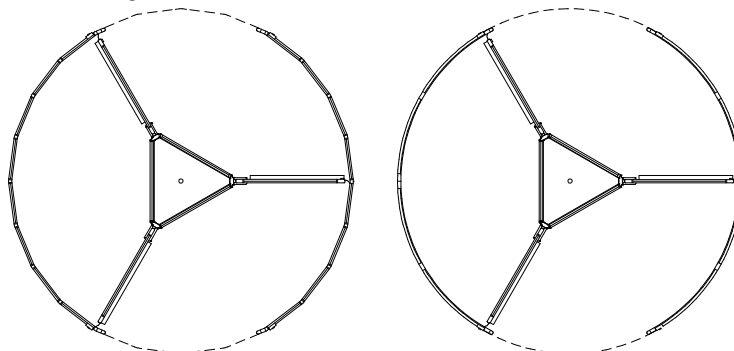

4" (102) or 6" (152)
 Canopy

7'-0" (1830)
 Ceiling Height

AutoFlow® Automatic Series 9300

Nominal Inside Diameter
 10'-0" (3048)

Segmented® Drum

Round Drum

12" (305)
 Canopy

7'-0" (1830)
 Ceiling Height

MiniGrand® Automatic Series 9300MG

Nominal Outside Diameter
 11'-0" (3353) or 12'-0" (3658)

Segmented® Drum

Round Drum

Grand® Automatic Series 9600

Nominal Outside Diameter
 12'-0" (3658), 14'-0" (4267) or 16'-0" (4877)

Segmented® Drum

Round Drum

24" (102)
 Canopy

7'-0" (1830)
 Ceiling Height