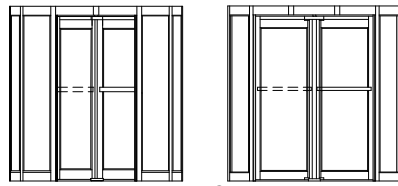

General Information - Door Types & Configurations
 Manual and Automatic

F1.0
 Sept 18

Standard Packages

EasyFlow® Manual Series 9500

Nominal Inside Diameter
 6'-0" (1830) thru 8'-0" (2438)

Segmented® Drum

Round Drum

4" (102) or 6" (152)
 Canopy

7'-0" (1830)
 Ceiling Height

AutoFlow® Automatic Series 9300

Nominal Inside Diameter
 10'-0" (3048)

Segmented® Drum

Round Drum

12" (305)
 Canopy

7'-0" (1830)
 Ceiling Height