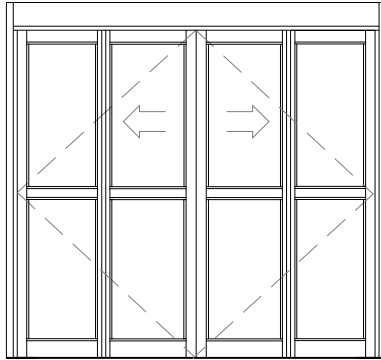

FoldingAccess®

General Information - Door Types and Configurations

B13.0

Jan 08

Standard Packages

Pair Configurations

Single Configurations

Exterior Elevations

Fold-in Types

Folds to interior and breaks away to exterior.

Fold-out Types

Folds and breaks away to exterior.

These Types Available for
**Series 4-4200 Packages with
 Magnetic Locks**

Consult factory for optional surface applied configurations