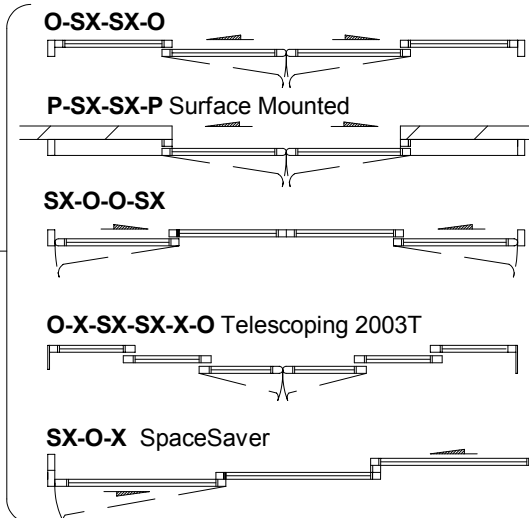

Type 110
Breakout
Slide Panels
with Fixed
Sidelites