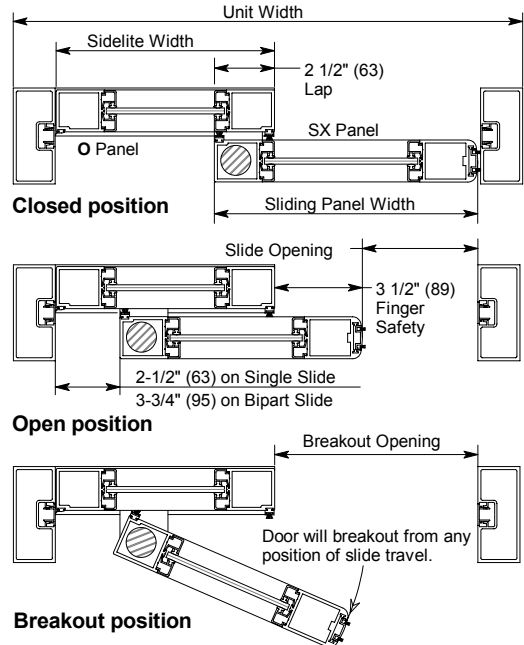

General Information -
 Available Configurations and Door Types

A2
 July 19

Standard Packages

Key: X - Slide Panel SX - Slide/Swing Panel
 O - Fixed Sidelite SO - Swingout Sidelite

P - Pocket Area
 SP - Swingout Pocket Panel

Type 010
 Non-Breakout
 Slide Panels
 with Sidelites

Type 310
 Breakout
 Slide Panels
 with Sidelites

Type 110
 Breakout
 Slide Panels
 with Fixed
 Sidelites

Type 410
 Breakout
 Slide Panels
 & Pocket Panels

Type 2500
 Elegant All
 Glass Panels

Note: Biparting units shown.
 Singles Slide units available in the following left hand or right hand configurations
 (all viewed from exterior).

010: O-X or X-O
110: O-SX or SX-O
310: SO-SX or SX-SO