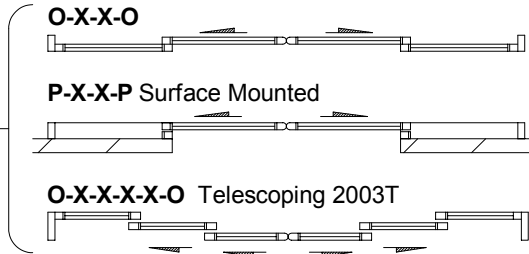

Key: X - Slide Panel   SX - Slide/Swing Panel
O - Fixed Sidelite   SO - Swingout Sidelite

P - Pocket Area
SP - Swingout Pocket Panel

Type 010
Non-Breakout
Slide Panels
with Sidelites