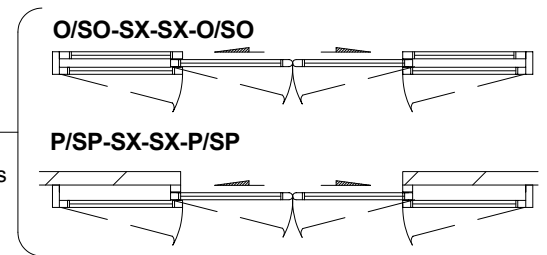

Type 010
 Non-Breakout
 Slide Panels
 with Sidelites

Type 310
 Breakout
 Slide Panels
 with Sidelites

Type 110
 Breakout
 Slide Panels
 with Fixed
 Sidelites

Type 410
 Breakout
 Slide Panels
 & Pocket Panels

Type 2500
 Elegant All
 Glass Panels

Note: Biparting units shown.
 Singles Slide units available in the following left hand or right hand configurations
 (all viewed from exterior).

010: O-X or X-O
110: O-SX or SX-O
310: SO-SX or SX-SO