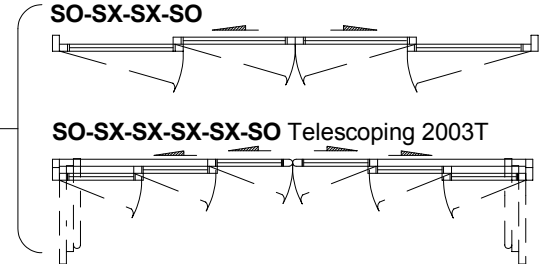

Type 310
Breakout
Slide Panels
with Sidelites