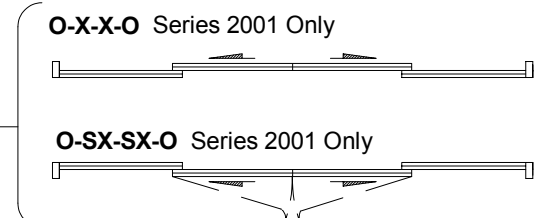

General Information -
 Available Configurations and Door Types

A2
 July 19

Standard Packages

Key: X - Slide Panel SX - Slide/Swing Panel
 O - Fixed Sidelite SO - Swingout Sidelite

P - Pocket Area
 SP - Swingout Pocket Panel

Type 010
 Non-Breakout
 Slide Panels
 with Sidelites

Type 310
 Breakout
 Slide Panels
 with Sidelites

Type 110
 Breakout
 Slide Panels
 with Fixed
 Sidelites

Type 410
 Breakout
 Slide Panels
 & Pocket Panels

Type 2500
 Elegant All
 Glass Panels

Note: Biparting units shown.
 Singles Slide units available in the following left hand or right hand configurations
 (all viewed from exterior).

010: O-X or X-O
110: O-SX or SX-O
310: SO-SX or SX-SO