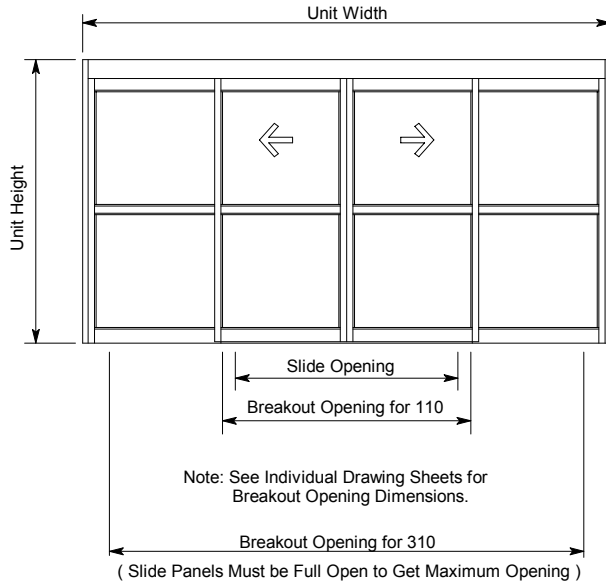

General Information -
 Available Configurations and Door Types

A2
 July 19

Standard Packages

Key: X - Slide Panel SX - Slide/Swing Panel
 O - Fixed Sidelite SO - Swingout Sidelite

P - Pocket Area
 SP - Swingout Pocket Panel

Type 010
 Non-Breakout
 Slide Panels
 with Sidelites

Type 310
 Breakout
 Slide Panels
 with Sidelites

Type 110
 Breakout
 Slide Panels
 with Fixed
 Sidelites

Type 410
 Breakout
 Slide Panels
 & Pocket Panels

Type 2500
 Elegant All
 Glass Panels

Note: Biparting units shown.
 Singles Slide units available in the following left hand or right hand configurations
 (all viewed from exterior).

010: O-X or X-O
110: O-SX or SX-O
310: SO-SX or SX-SO