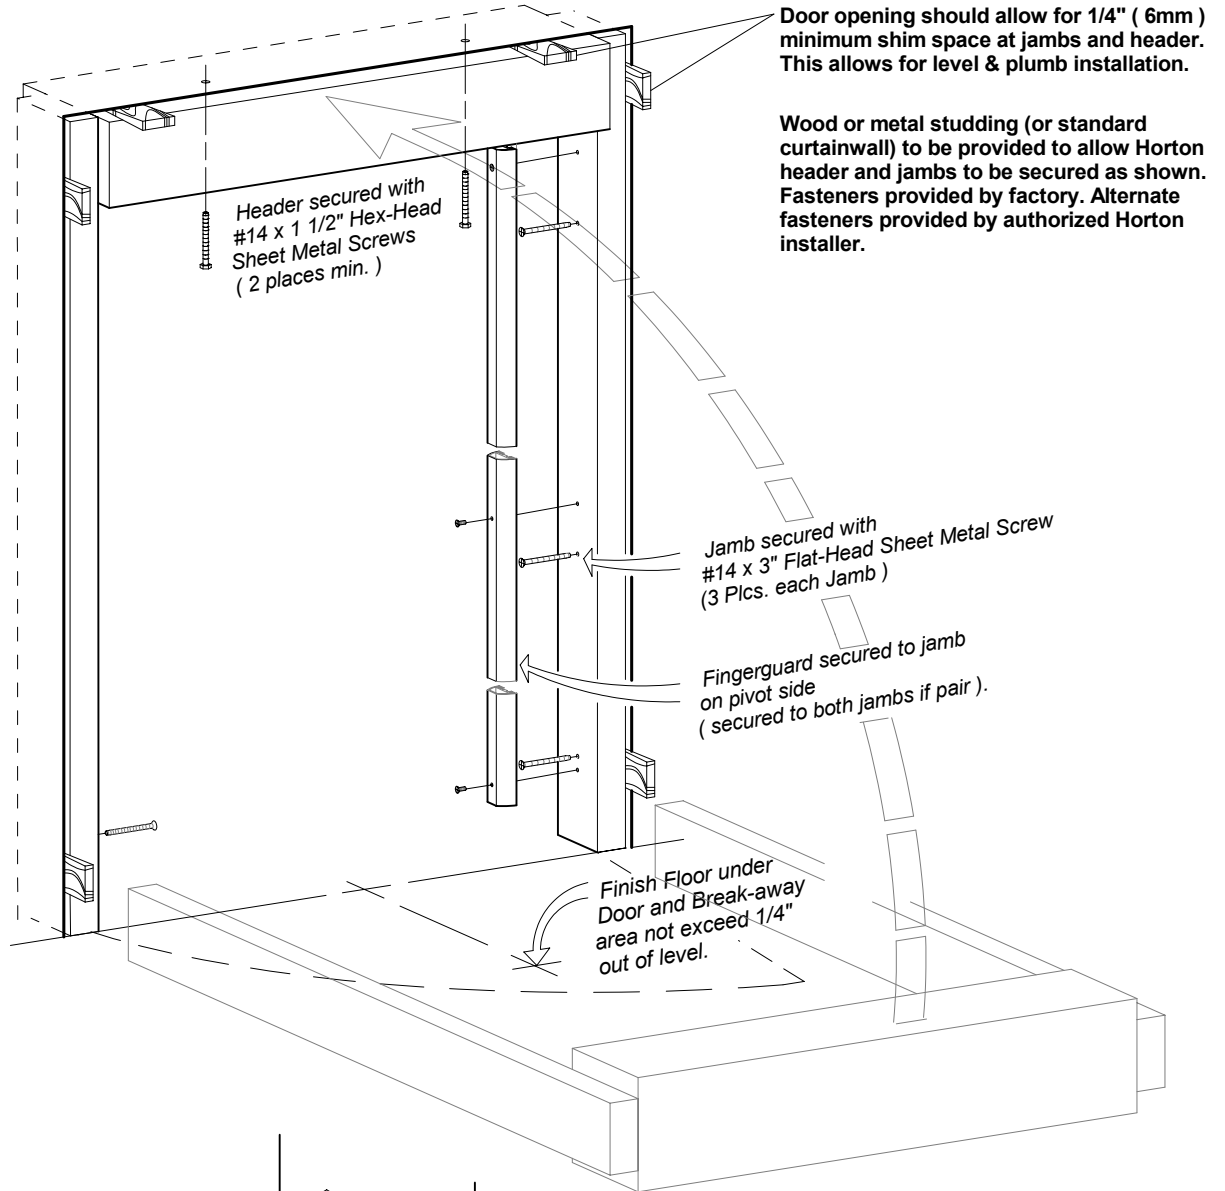

FoldingAccess®

Typical Framing and Bottom Pivot

B13.1

Jan 08

Standard Packages

Typical Pivot

Threshold is positioned against the jamb, on the centerline, and secured to the floor. Pivot, placed against fingerguard, is then secured to threshold.